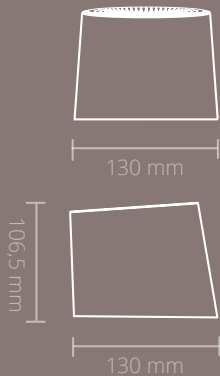

duux®

Specifications

- Rated power - 15w
- Water tank capacity - 170ml
- 2 mist output control settings
- LED mood light
- Auto shut down
- Effective area - up to 40m²
- Max. mist output - 30ml/h
- Max. operating time - 12h
- Ultrasonic technology